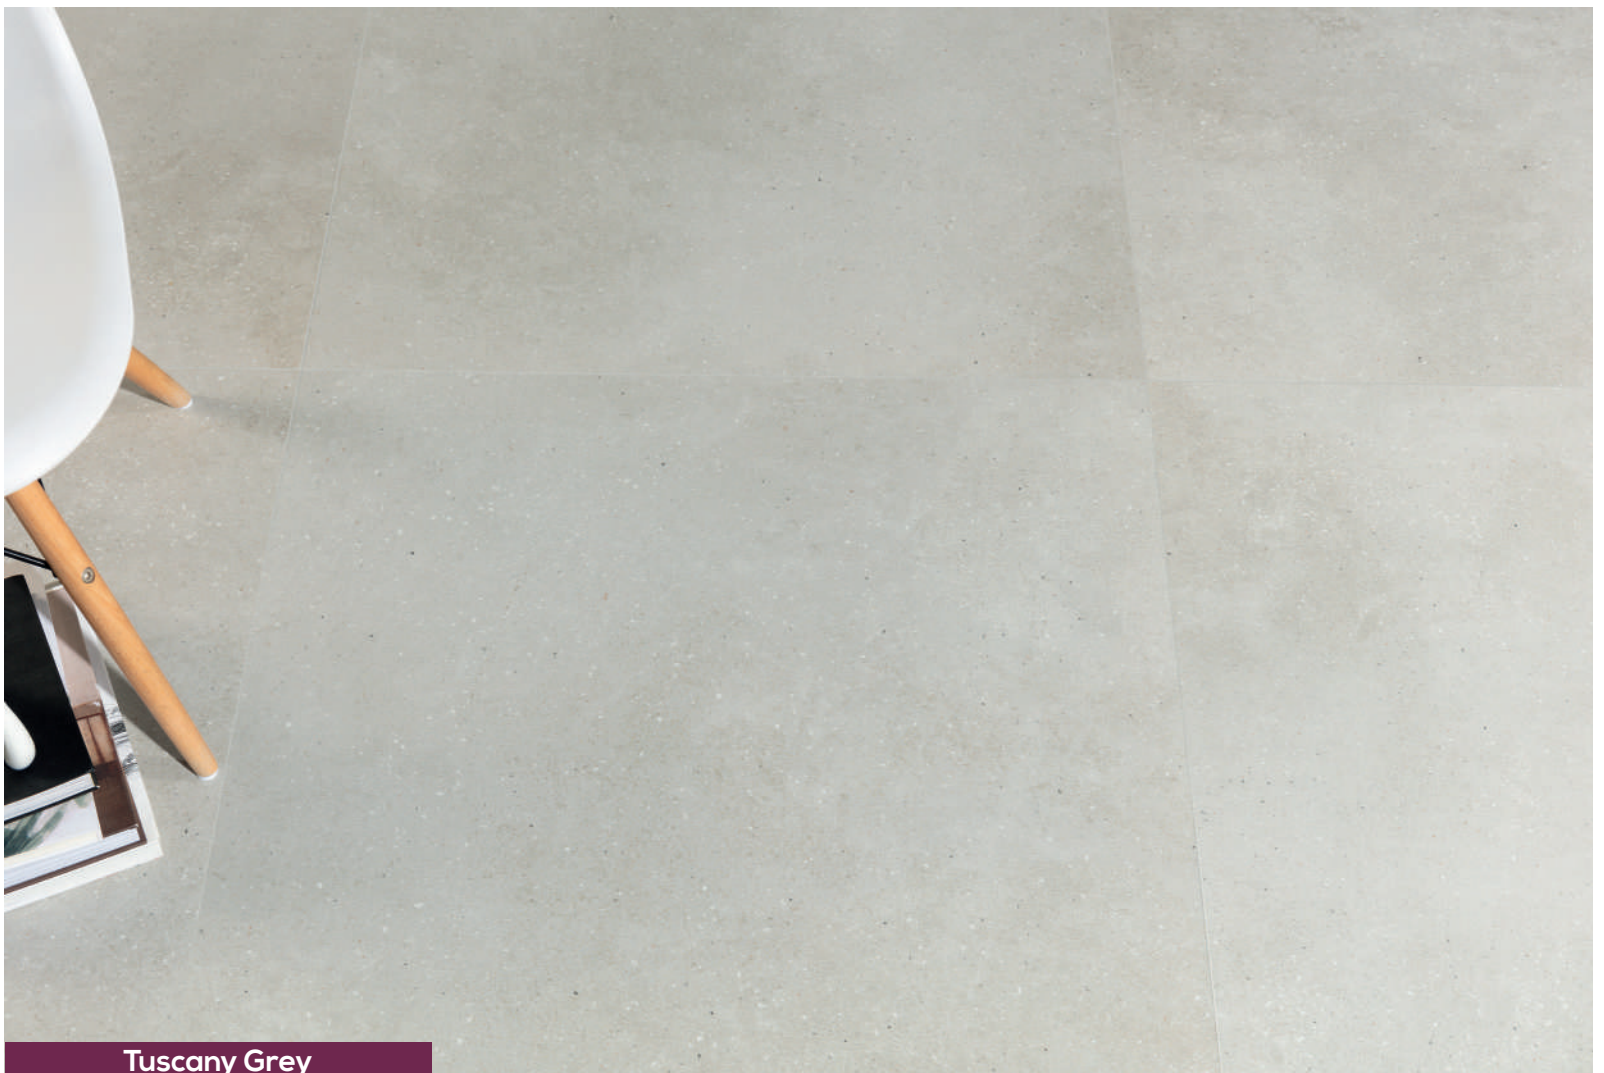

Tuscany Grey (Antislip C3/R11)

100x100cm · 39.4"x39.4" - (10 caras/faces)

pz pcs	cj bx	m²	kg	m²	kg	sq ft	lb	sq ft	lb
2	24	2,00	40,95	48	1003	21,53	90,28	517	2209

Tuscany Grey